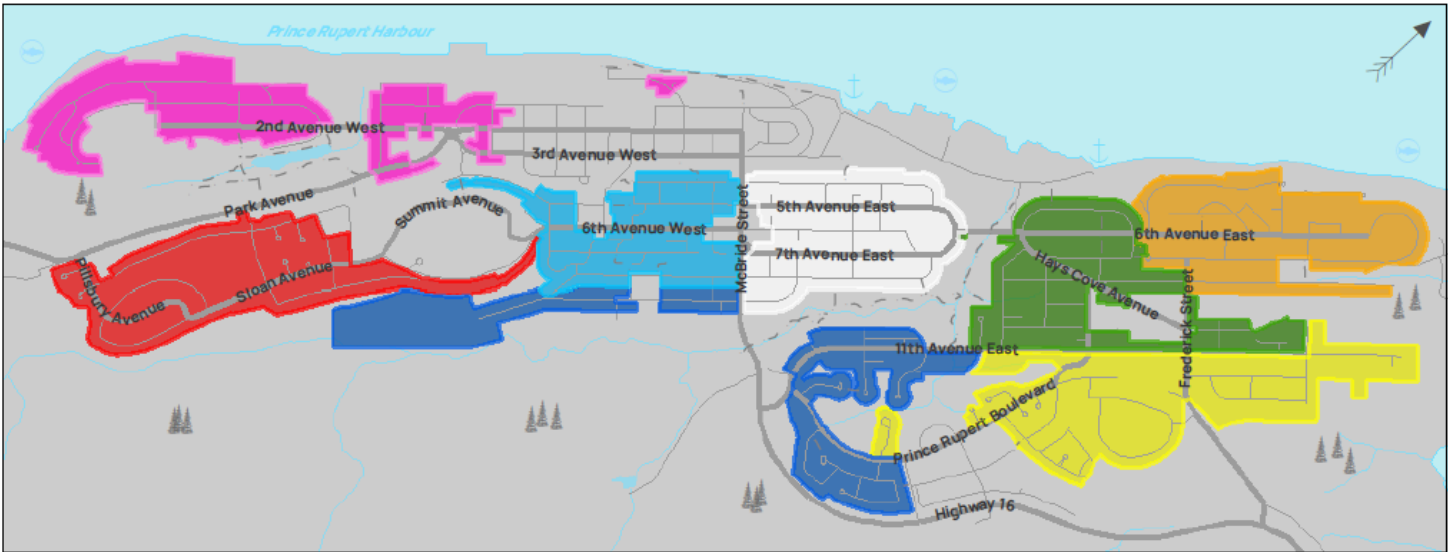

A SCAN ME

- The 8 different collection colours shown on the map represent the curbside collection areas.
- Find the location of your residence on the map and the colour of your area to read the schedule below
- If you are not sure of your colour, please call (250) 624-6795 extension 1.