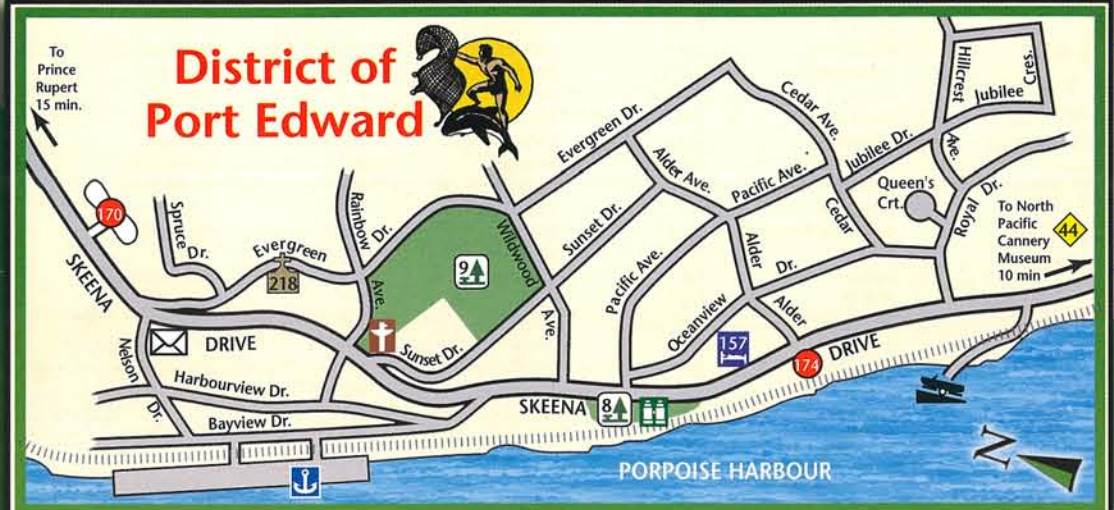

# Prince Rupert

WHERE CANADA'S WILDERNESS BEGINS

**SEE INSET MAP FOR  
DOWNTOWN & COW BAY**

- ### Legend
- Public Service/Transportation
  - Hiking/Walking Trail
  - Places To Go/Things To Do
  - Accommodations
  - Postal Outlets
  - Parks
  - Marinas/Floats
  - Public Parking
  - Totems
  - Viewpoints
  - Boat Launch
  - Churches

Courtesy of Tourism Prince Rupert and District of Port Edward