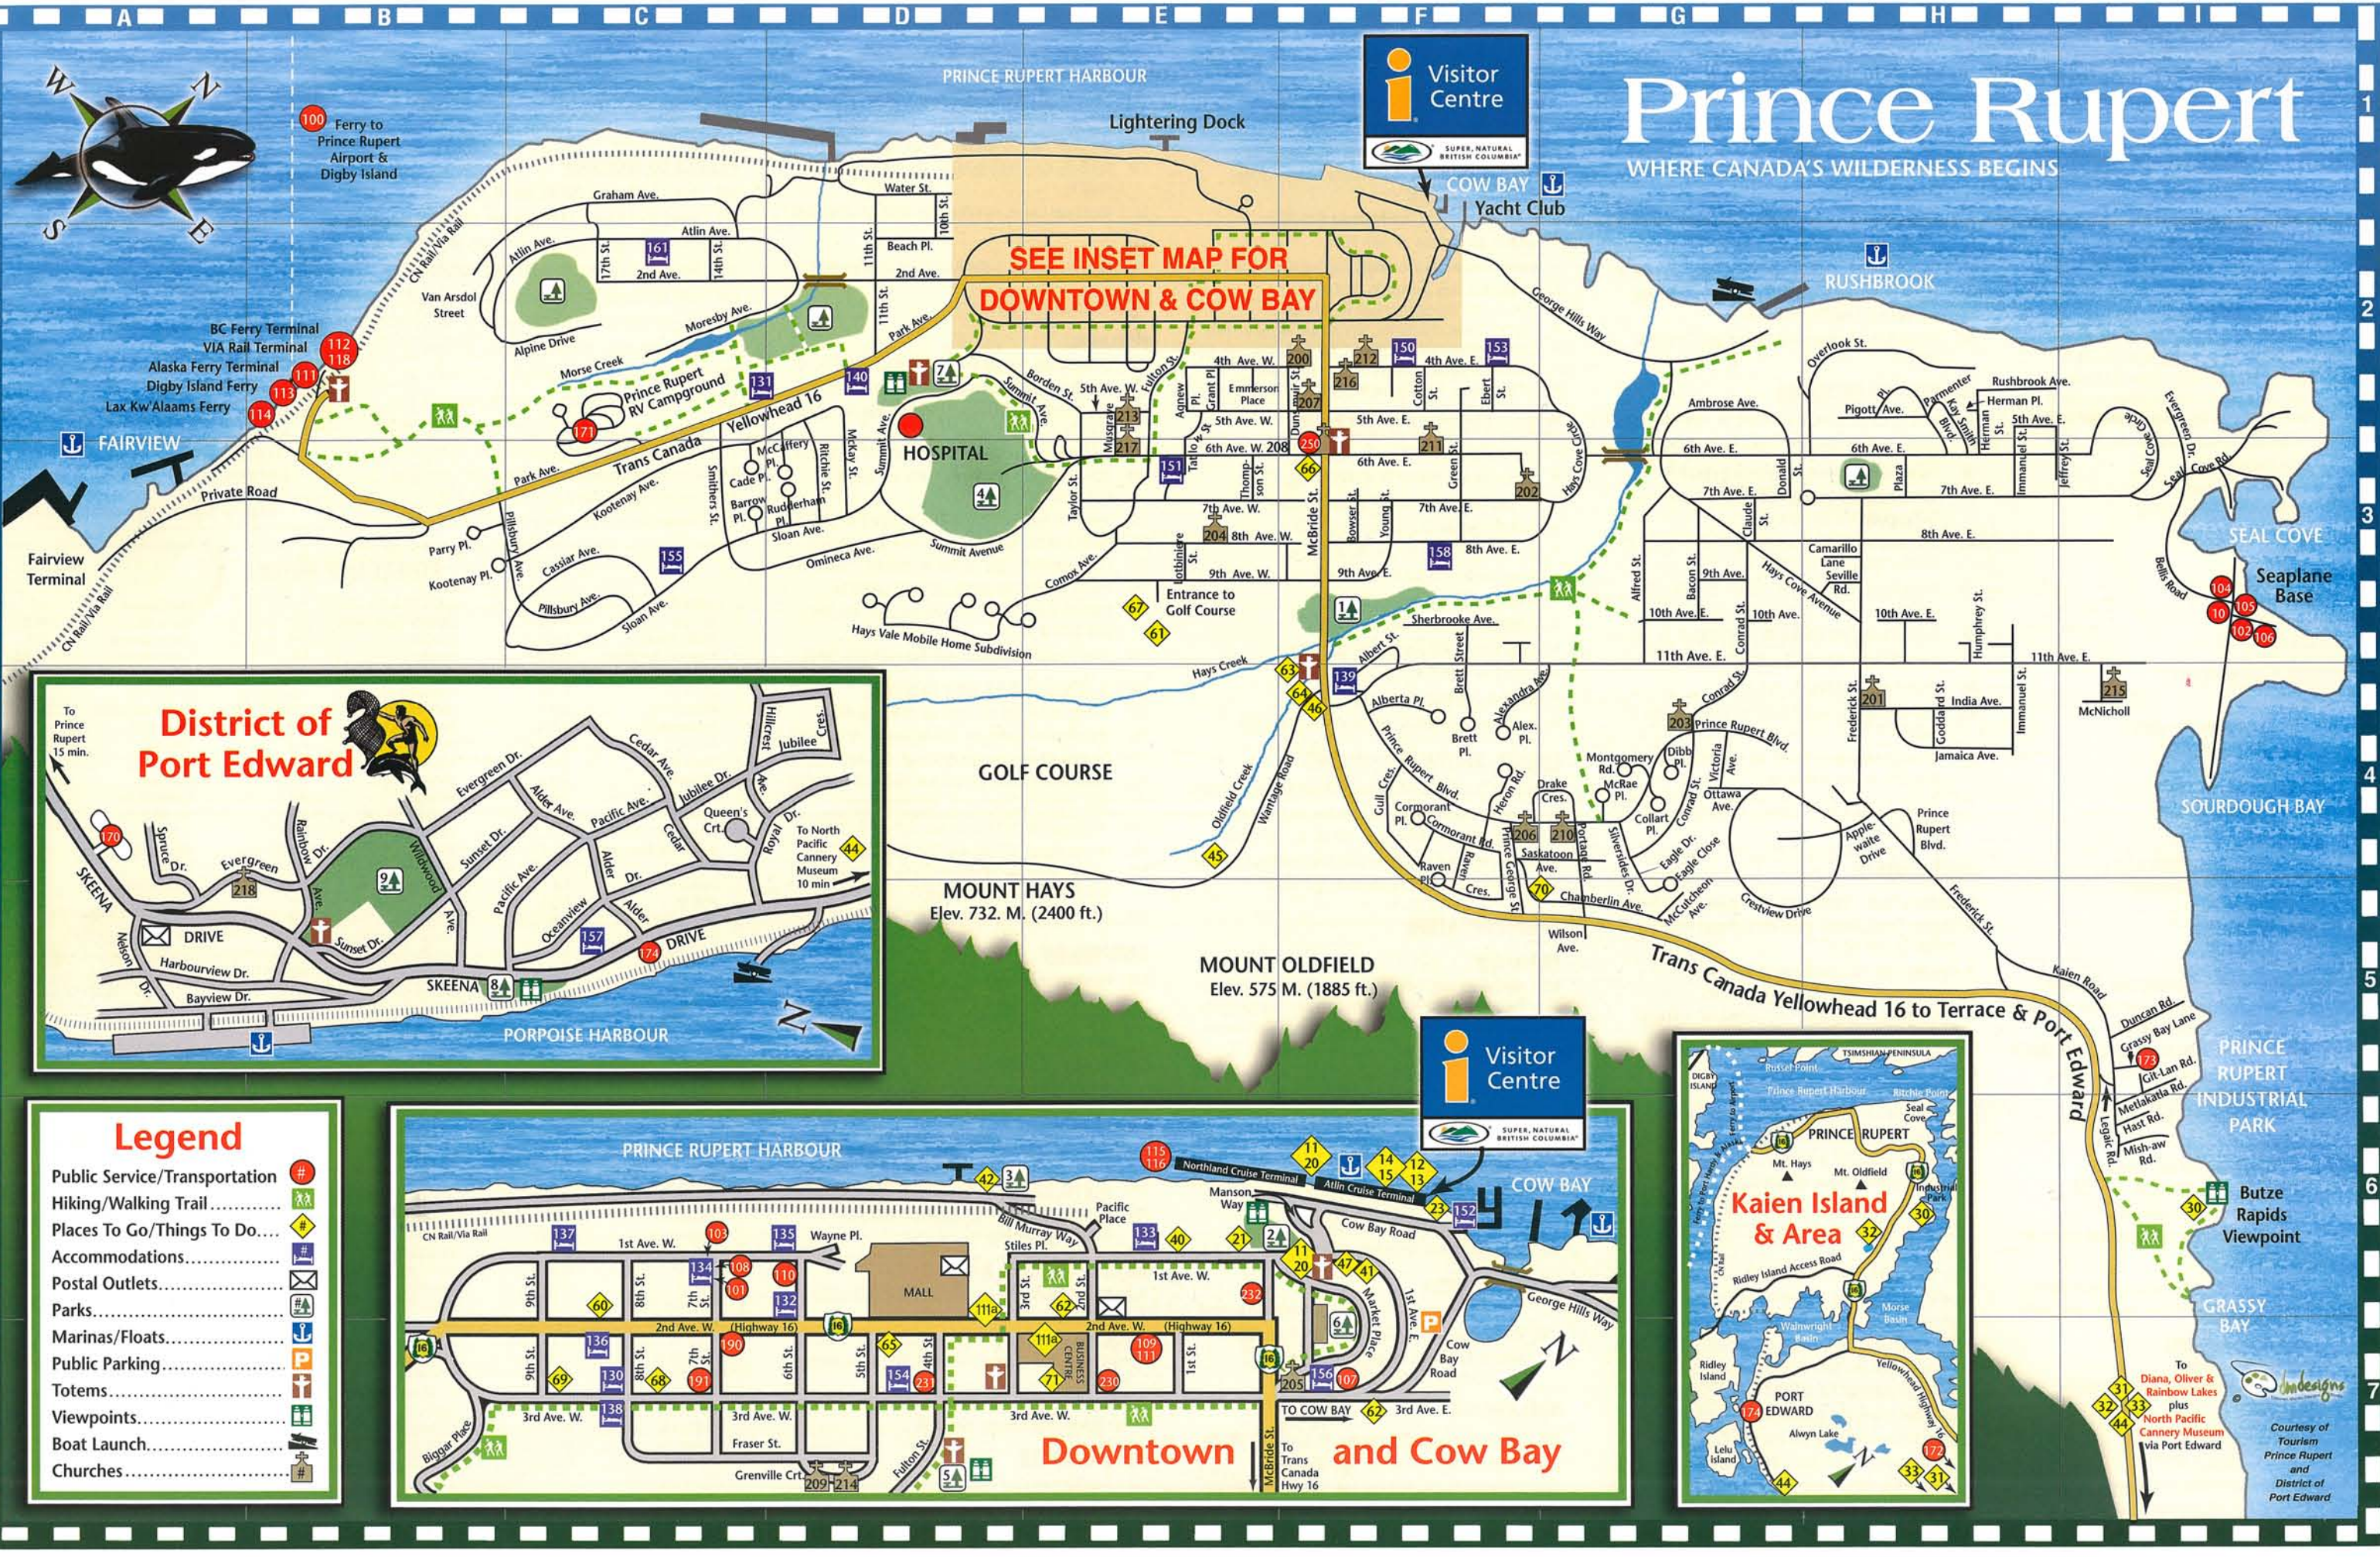

# Prince Rupert

WHERE CANADA'S WILDERNESS BEGINS

**SEE INSET MAP FOR  
DOWNTOWN & COW BAY**

- ### Legend
- Public Service/Transportation
  - Hiking/Walking Trail
  - Places To Go/Things To Do
  - Accommodations
  - Postal Outlets
  - Parks
  - Marinas/Floats
  - Public Parking
  - Totems
  - Viewpoints
  - Boat Launch
  - Churches

Courtesy of Tourism Prince Rupert and District of Port Edward